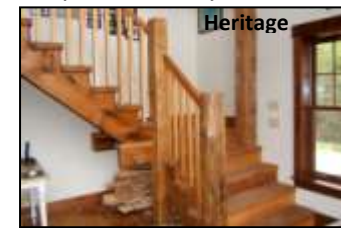

Flooring

Heritage Reclaimed Squared Edge (Rustic)

Red Oak Tongue & Groove (Select)

Spalted American Elm (Scribed)

Spalted American Elm (Select T&G)

Stairs custom built, tailored to your décor and floor plan. Variety of wood species and styles. TimberhArt also supplies stair components for your project (newel posts, railings, spindles, treads).