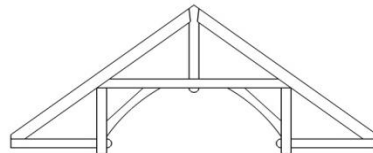

Timber Highlights

Hammer Beam